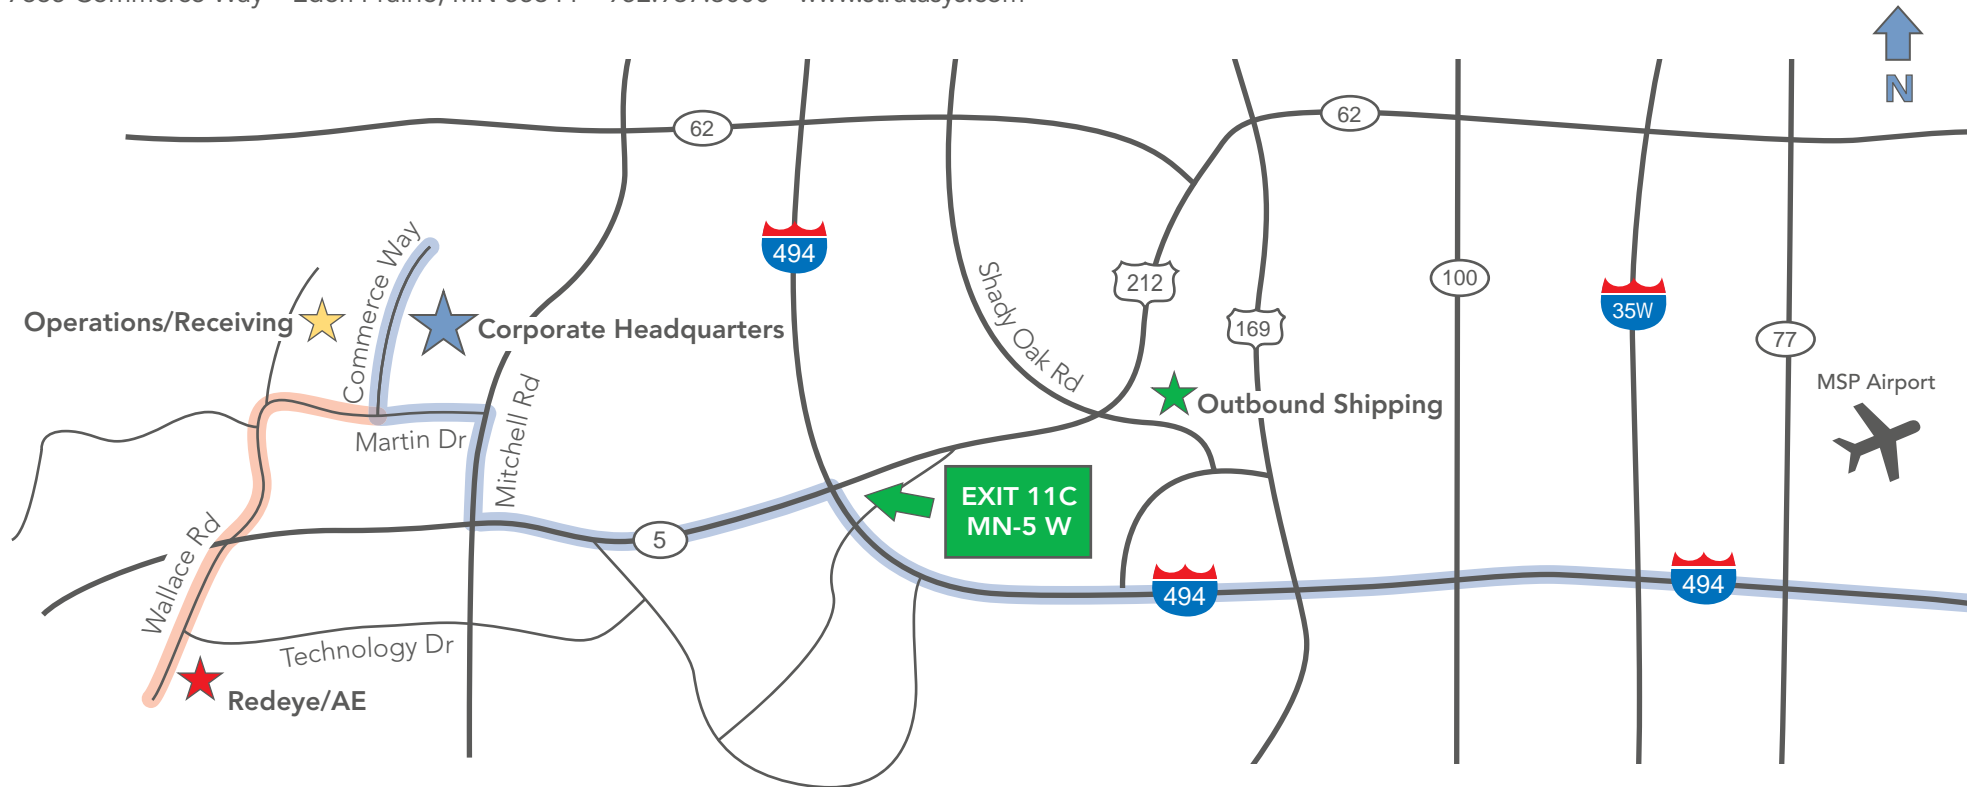

7665 Commerce Way • Eden Prairie, MN 55344 • 952.937.3000 • www.stratasys.com

★ Corporate Headquarters
Edenvale Business Center
7665 Commerce Way
Eden Prairie, MN 55344
Phone: 952.937.3000
Fax: 952.937.0070
Email: info@stratasys.com
Website: www.stratasys.com

DIRECTIONS:

From the airport:

1. Interstate 494 West
2. Exit 11C (MN-5 West)
3. Exit Mitchell Rd, turn RIGHT
4. LEFT on Martin Dr
5. RIGHT on Commerce Way
6. RIGHT into Edenvale Business Center

From Downtown Minneapolis:

Interstate 35W South to Interstate 494 West

★ Operations/Receiving
7640 Commerce Way
Eden Prairie, MN 55344

★ Outbound Shipping
6809 Shady Oak Rd
Eden Prairie, MN 55344

★ Redeye/AE
8081 Wallace Rd
Eden Prairie, MN 55344